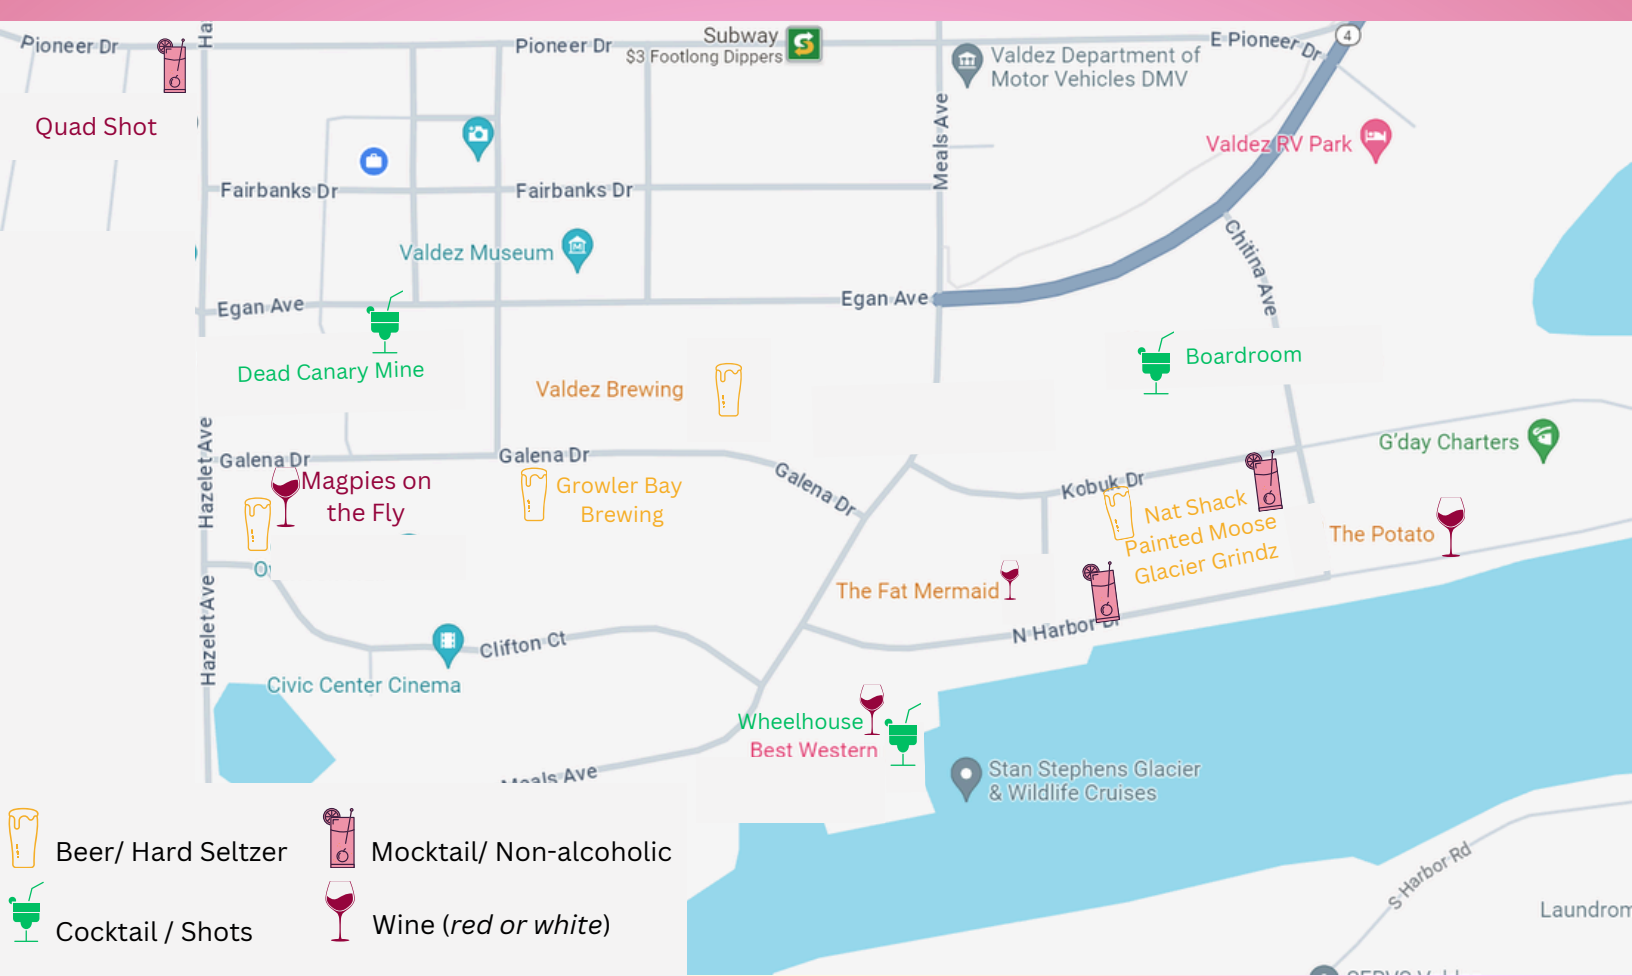

### **Galena Drive ('Brewery Row')**

**Magpies on the Fly:** The Prospector (wheat beer, splash of OJ, dash of bitters) & Special Magpie Sangria

**Growler Bay Brewing:** ALL Brews and Hard Seltzers on tap!

### **Chitina Drive**

**The Boardroom:** TBD (*shots, cocktail?! find out when you arrive!*)

### **Egan Drive**

**Dead Canary Mine:** Canary's Revenge (Pineapple mule with Rose)

### **Hazelet Ave & Pioneer Dr**

**Quad Shot:** Limited Edition Berry Whistle Refresher (dirty soda w/ Raspberry or Blueberry option)

**see next page for map**